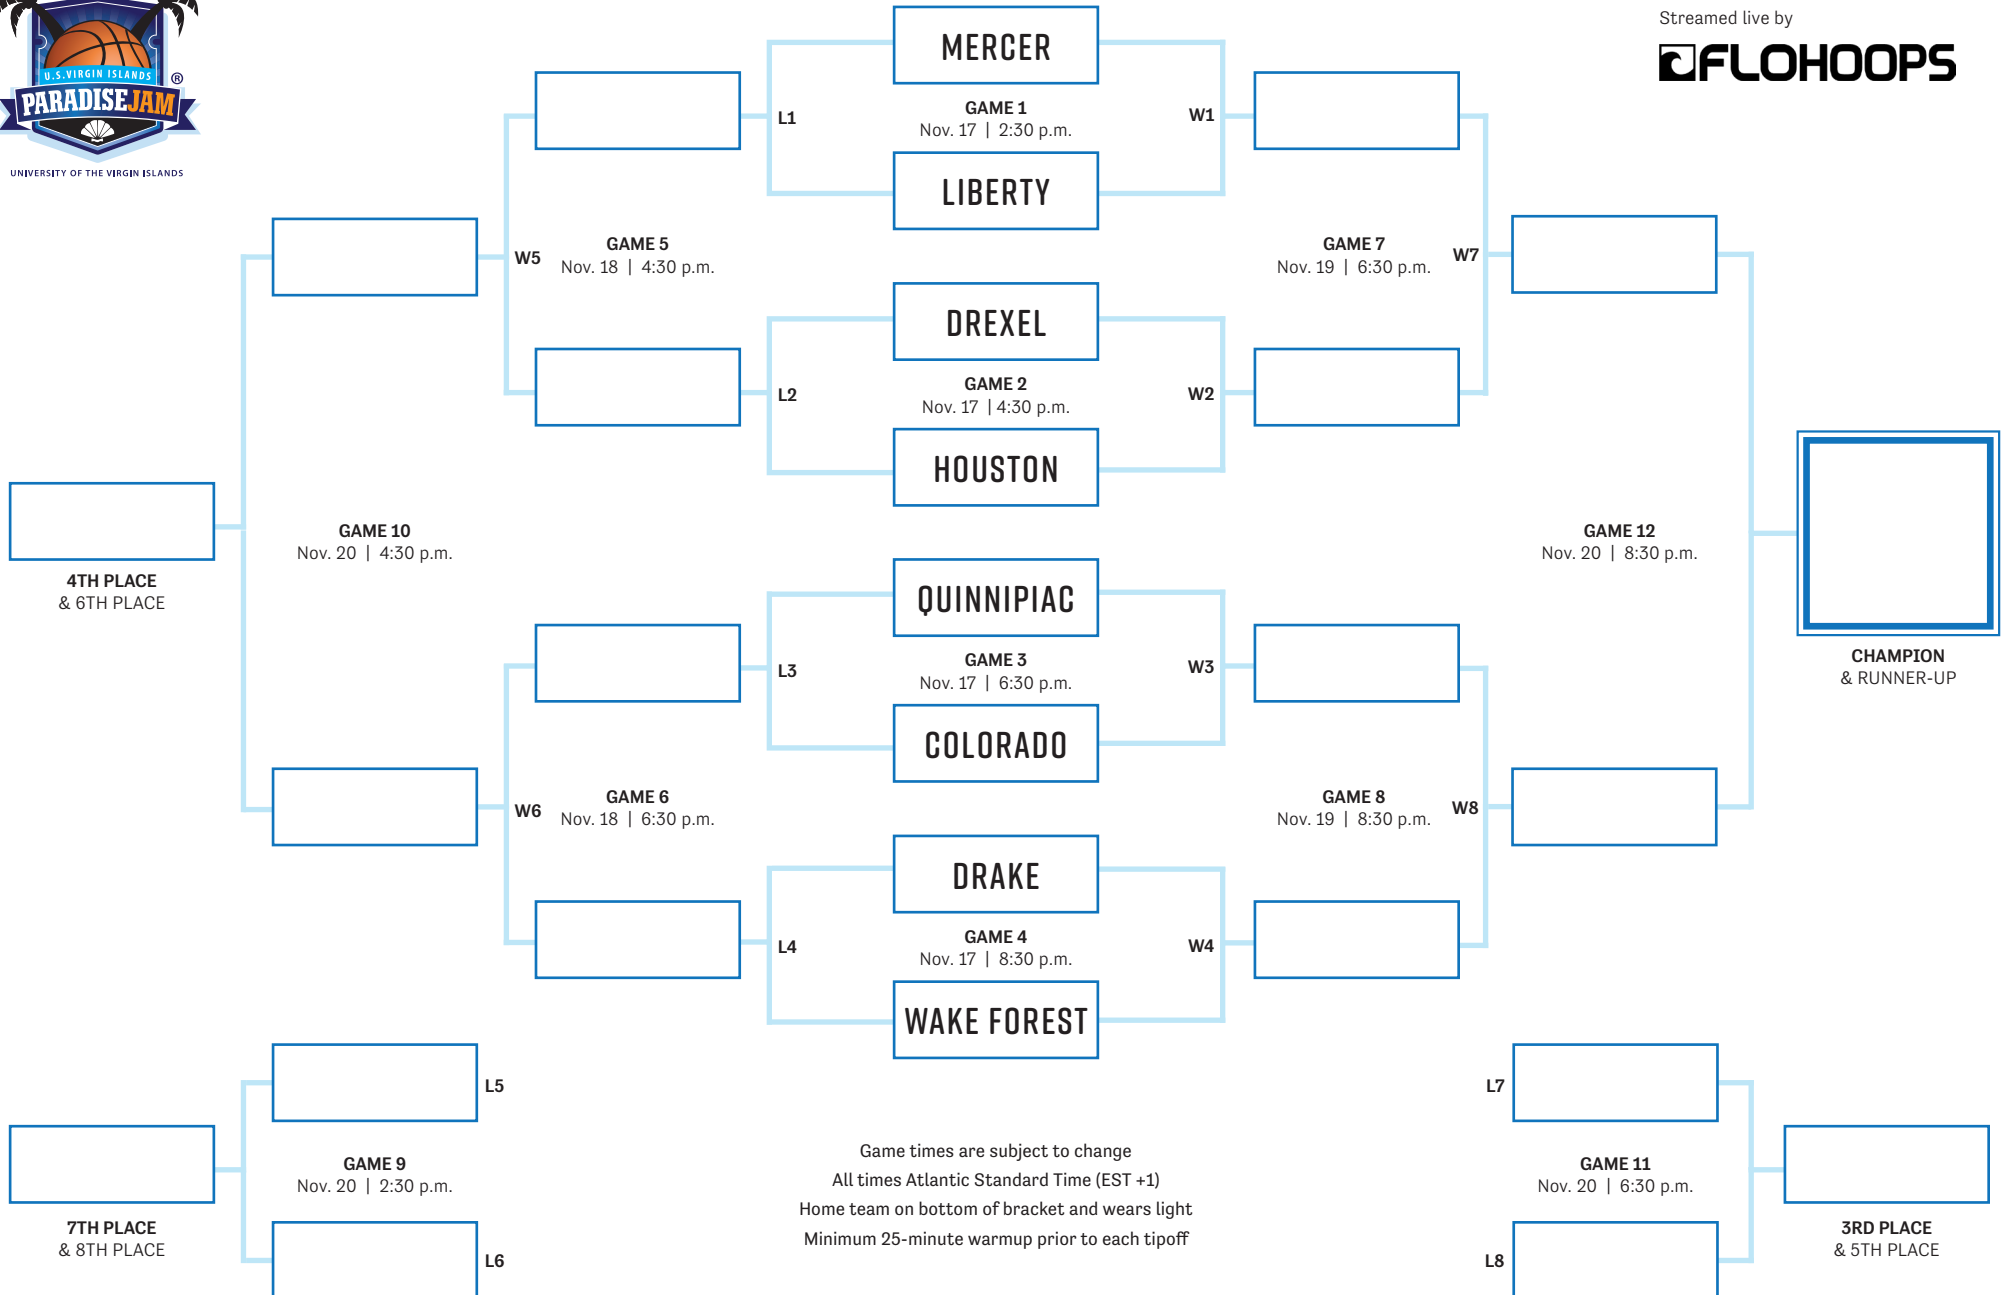

# 2017 MEN'S PARADISE JAM

NOV. 17-20, 2017 | U.S. VIRGIN ISLANDS | THE DANCE BEGINS IN PARADISE | PARADISEJAM.COM

Streamed live by  
**FLOHOOPS**

## ISLAND DIVISION

THURSDAY, NOV. 23

BUTLER

**GAME 1**  
2:30 p.m.

WEST VIRGINIA

DREXEL

**GAME 2**  
4:30 p.m.

VIRGINIA TECH

## REEF DIVISION

THURSDAY, NOV. 23

VANDERBILT

**GAME 1**  
6:30 p.m.

GEORGE WASHINGTON

WISCONSIN

**GAME 2**  
8:30 p.m.

SYRACUSE