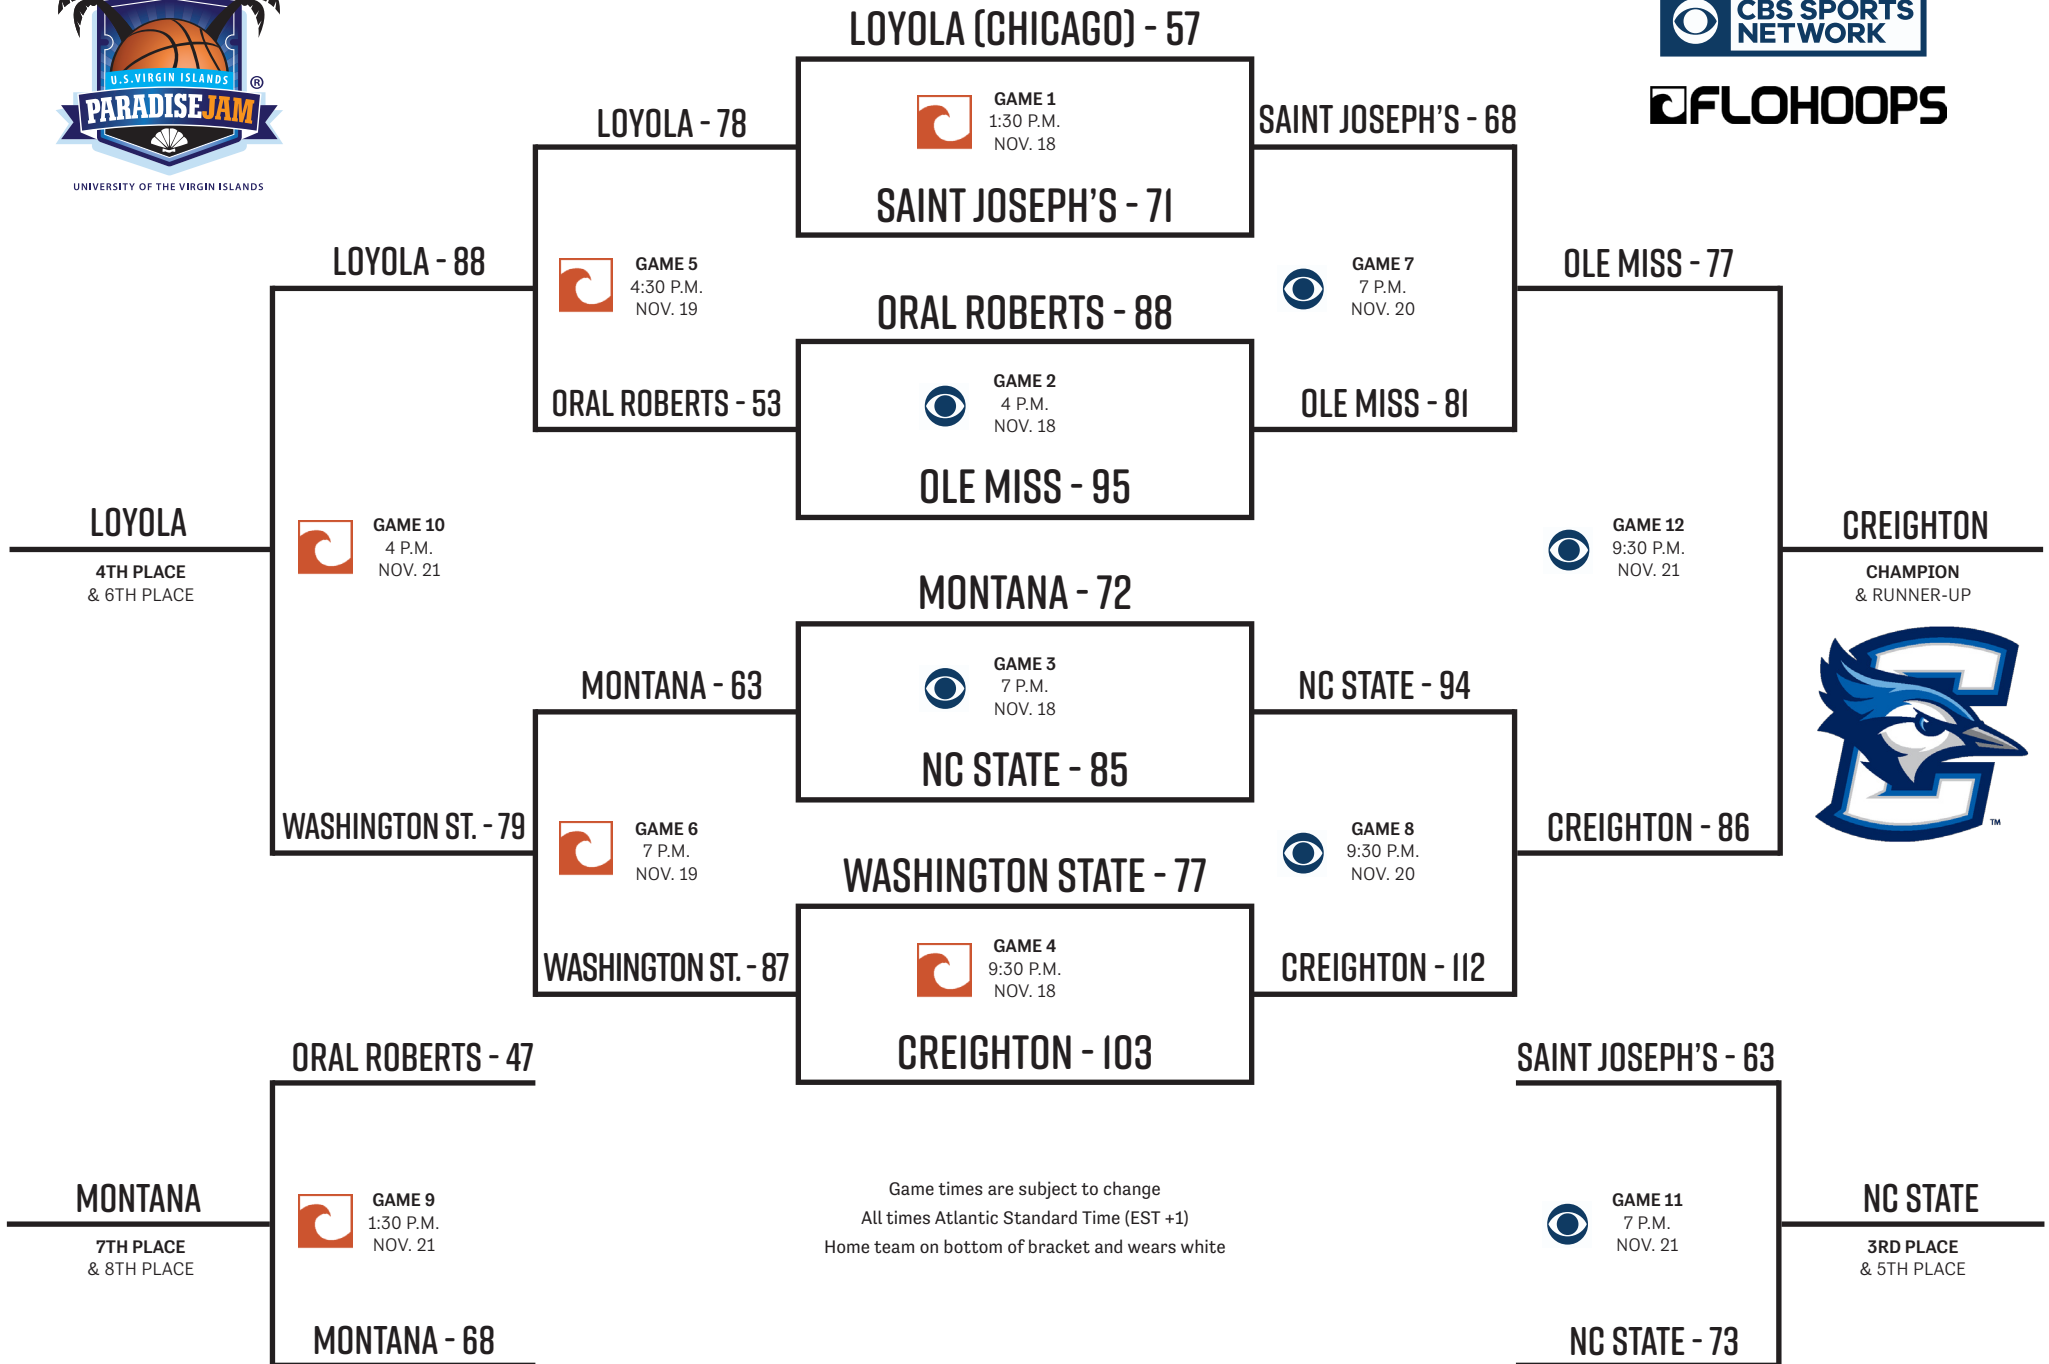

2016 MEN'S BASKETBALL TOURNAMENT BRACKET

2016 WOMEN'S BASKETBALL TOURNAMENTS

UNIVERSITY OF THE VIRGIN ISLANDS

FINAL STANDINGS

1. Kansas State (3-0)
2. LSU (2-1)
3. NC State (1-2)
4. UTEP (0-3)

ISLAND DIVISION

Thursday, Nov. 24

NC State - 50 GAME 1 **Kansas State - 67**

LSU - 78 GAME 2 **UTEP - 45**

Friday, Nov. 25

Kansas State - 69 GAME 3 **LSU - 54**

UTEP - 45 GAME 4 **NC State - 71**

Saturday, Nov. 26

LSU - 59 GAME 5 **NC State - 58**

Kansas State - 61 GAME 6 **UTEP - 40**

UNIVERSITY OF THE VIRGIN ISLANDS

FINAL STANDINGS

1. Florida State (3-0)
2. Michigan (2-1)
3. Gonzaga (1-2)
4. Winthrop (0-3)

REEF DIVISION

Thursday, Nov. 24

Winthrop - 35 GAME 1 **Florida State - 98**

Game times are subject to change
All times Atlantic Standard Time (EST +1)
Home team on right and wears white

Tie Breakers:
1. Head-to-head 2. Net margin head-to-head 3. Total points head-to-head 4. Net margin all games 5. Total points all games 6. Most 3-pointers in all games 7. Most field goals in all games