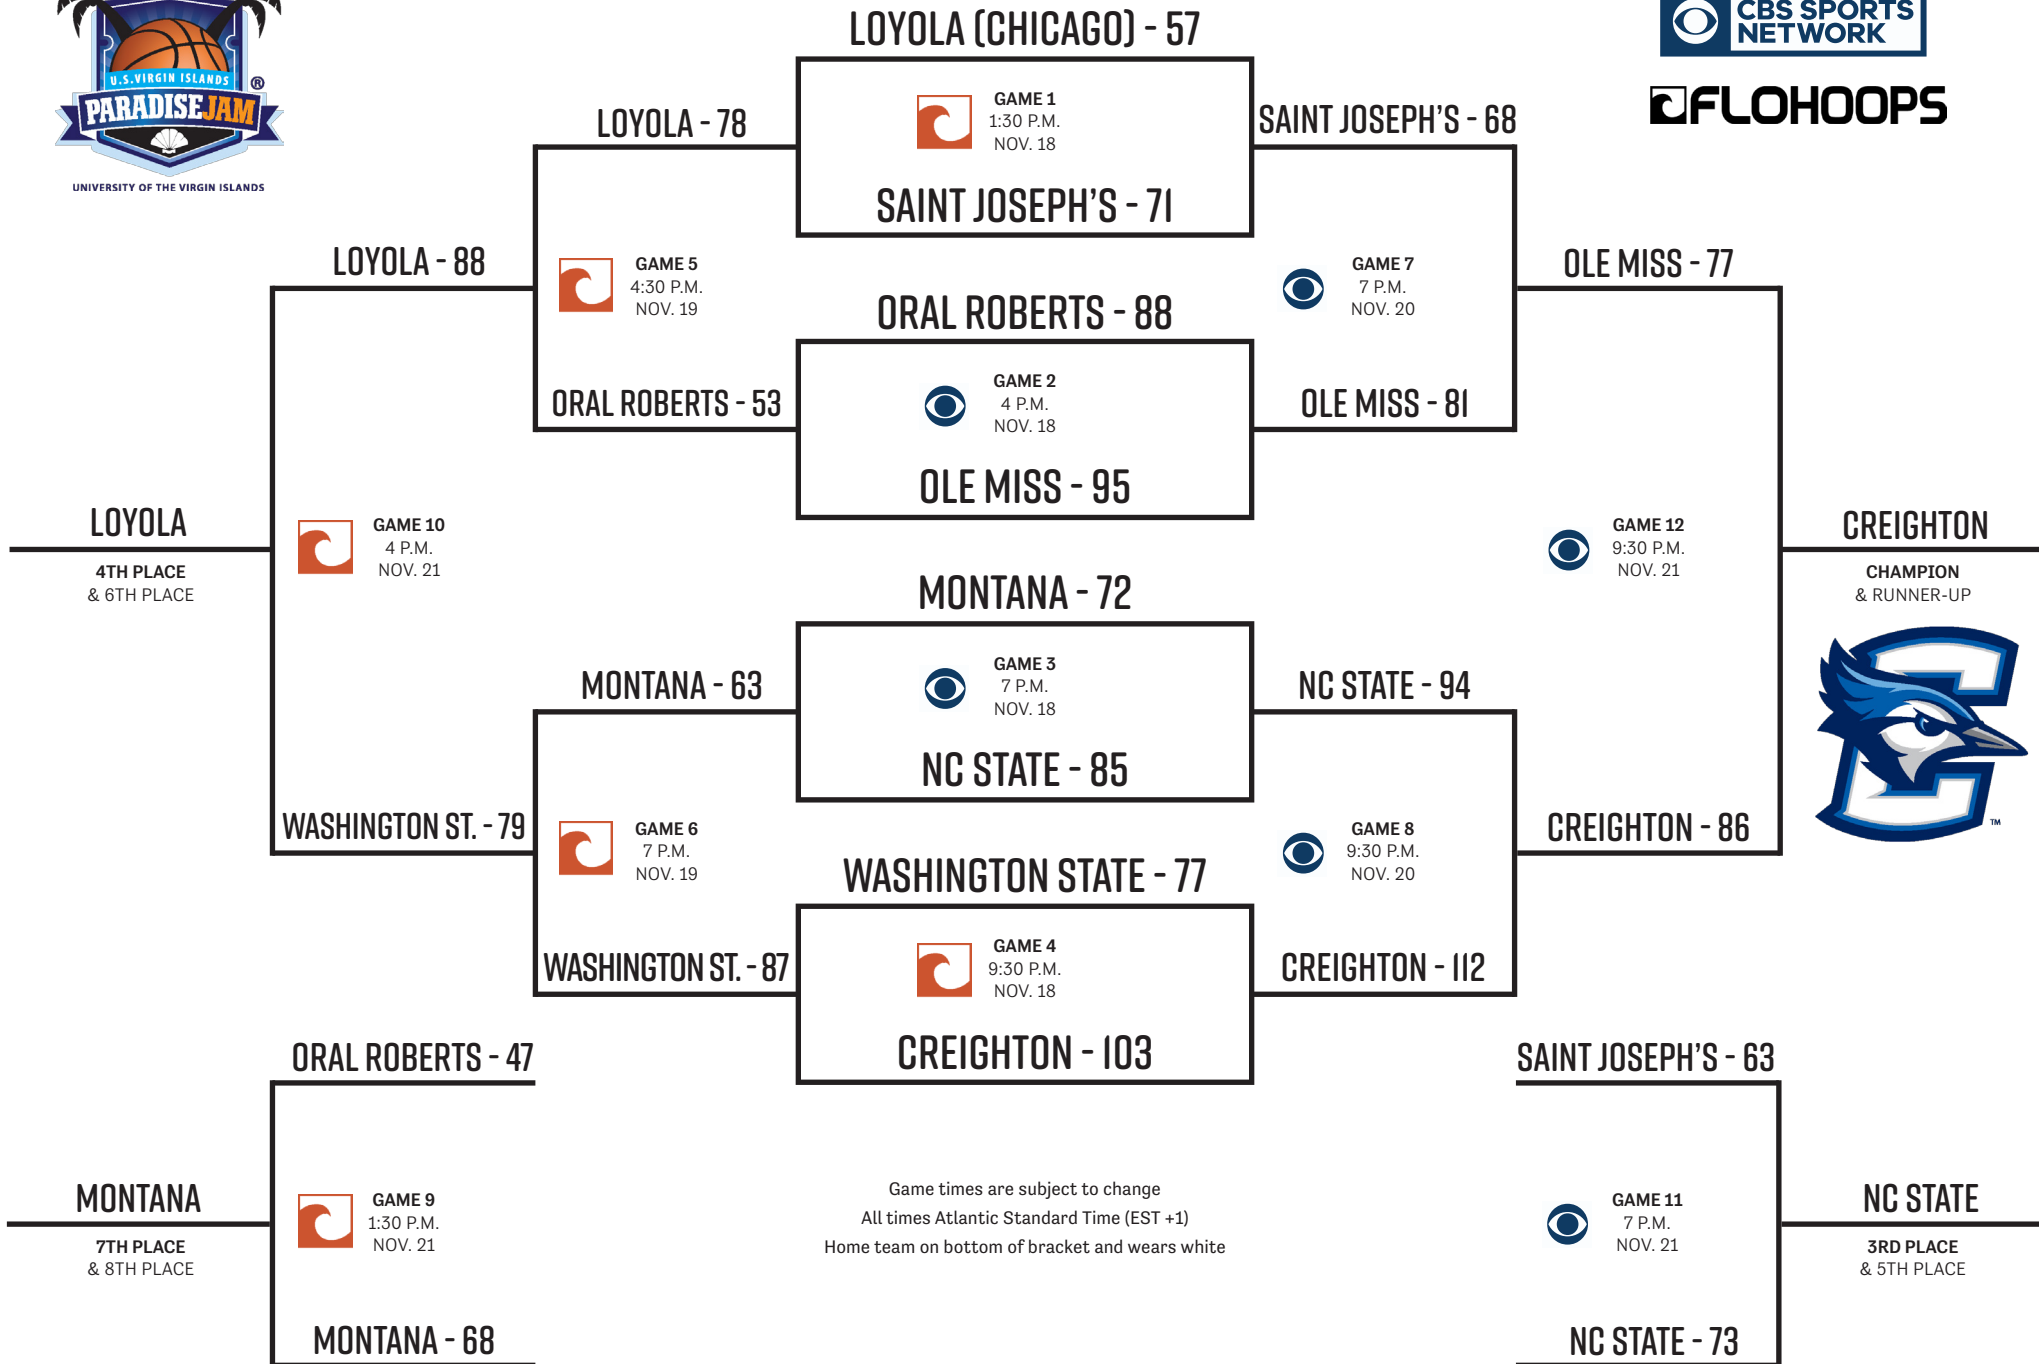

# 2016 MEN'S BASKETBALL TOURNAMENT BRACKET

## ISLAND DIVISION

Thursday, Nov. 24

<b>NC State - 50</b>	GAME 1 2 p.m.	<b>Kansas State - 67</b>
<b>LSU - 78</b>	GAME 2 4:15 p.m.	<b>UTEP - 45</b>

Friday, Nov. 25

<b>Kansas State - 69</b>	GAME 3 2 p.m.	<b>LSU - 54</b>
<b>UTEP - 55</b>	GAME 4 4:15 p.m.	<b>NC State - 71</b>

Saturday, Nov. 26

<b>LSU</b>	GAME 5 2 p.m.	<b>NC State</b>
<b>Kansas State</b>	GAME 6 4:15 p.m.	<b>UTEP</b>

Saturday, Nov. 26

<b>Winthrop</b>	GAME 5 6:45 p.m.	<b>Gonzaga</b>
<b>Michigan</b>	GAME 6 9 p.m.	<b>Florida State</b>

Game times are subject to change  
All times Atlantic Standard Time (EST +1)  
Home team on right and wears white