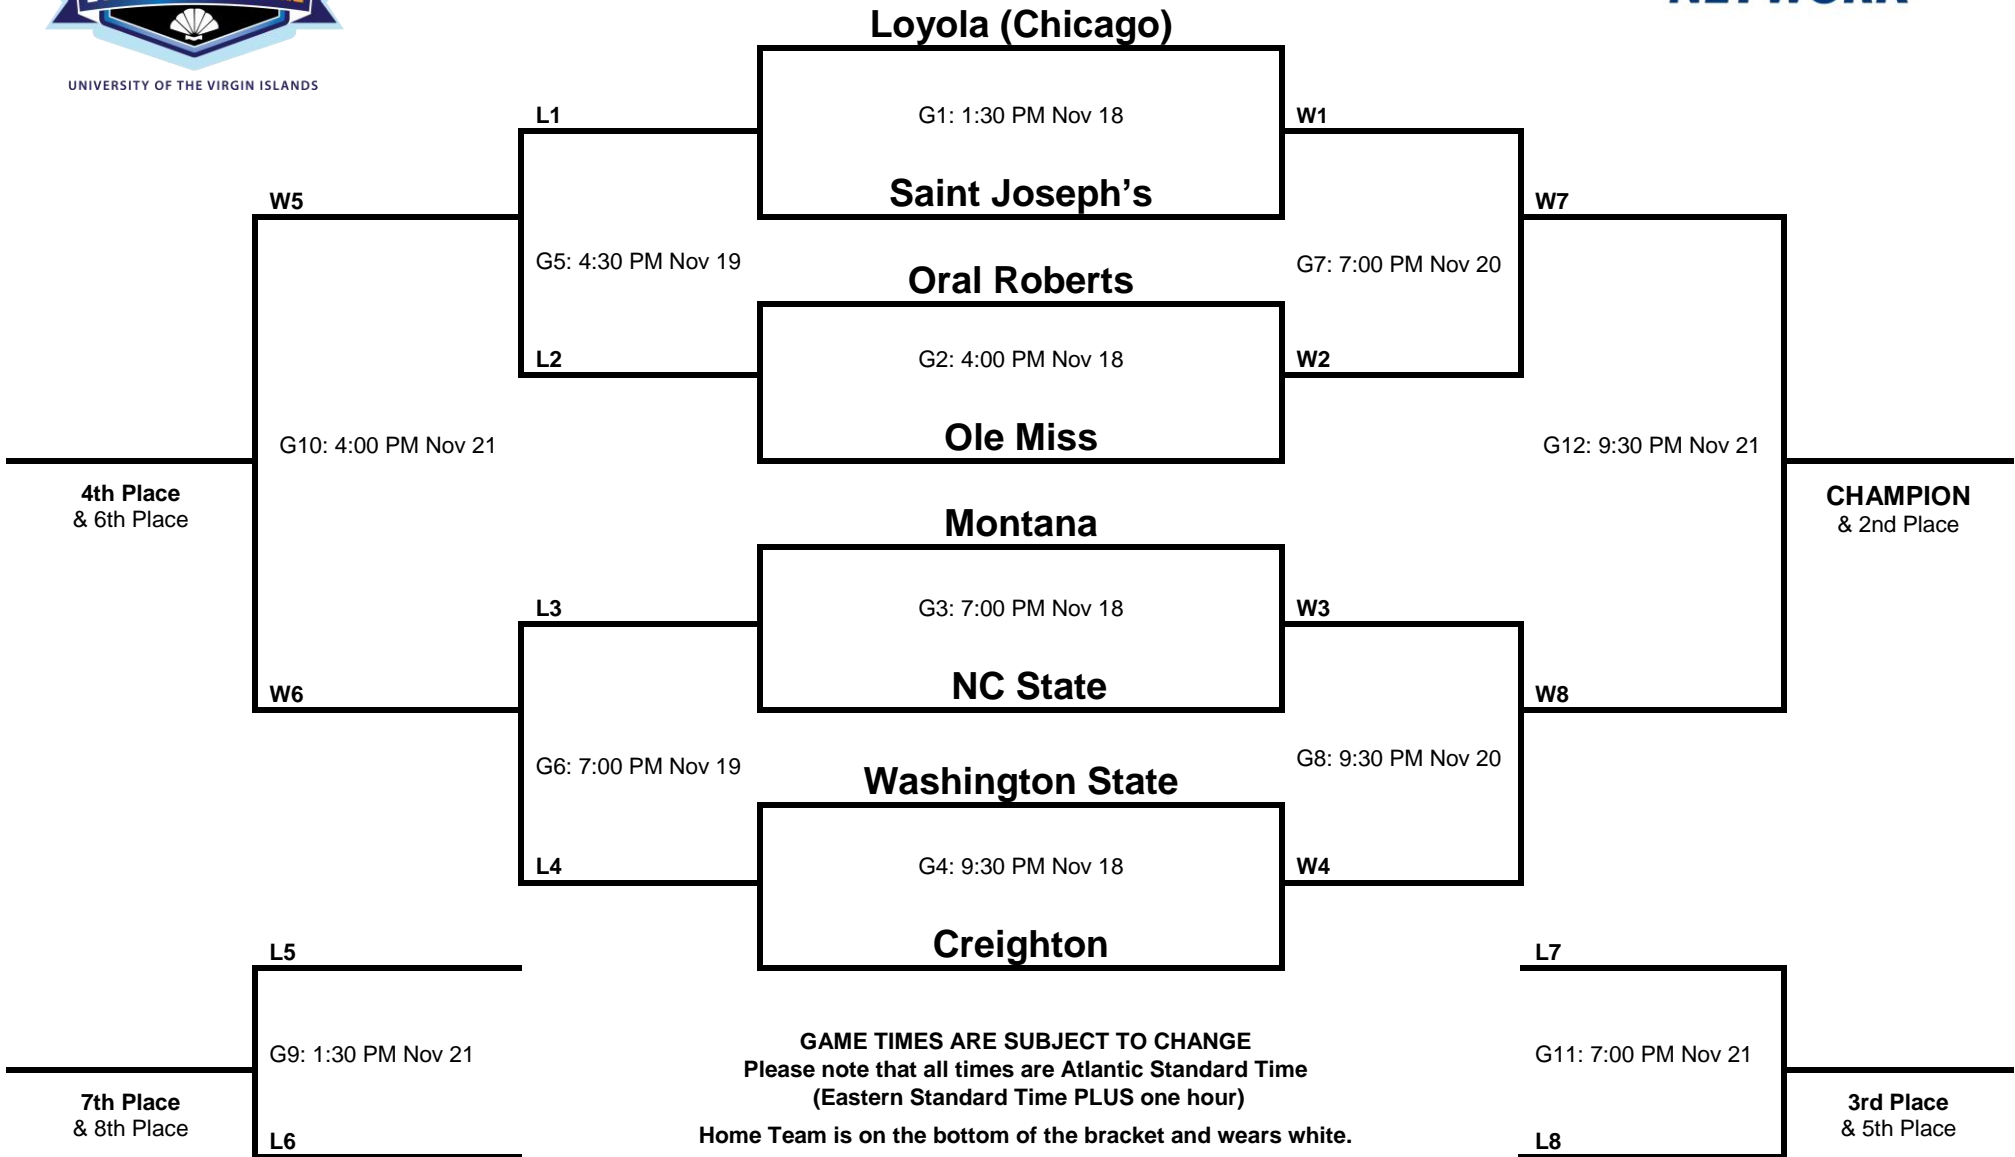

2016 Men's Basketball Tournament Bracket

GAME TIMES ARE SUBJECT TO CHANGE
 Please note that all times are Atlantic Standard Time
 (Eastern Standard Time PLUS one hour)
 Home Team is on the bottom of the bracket and wears white.